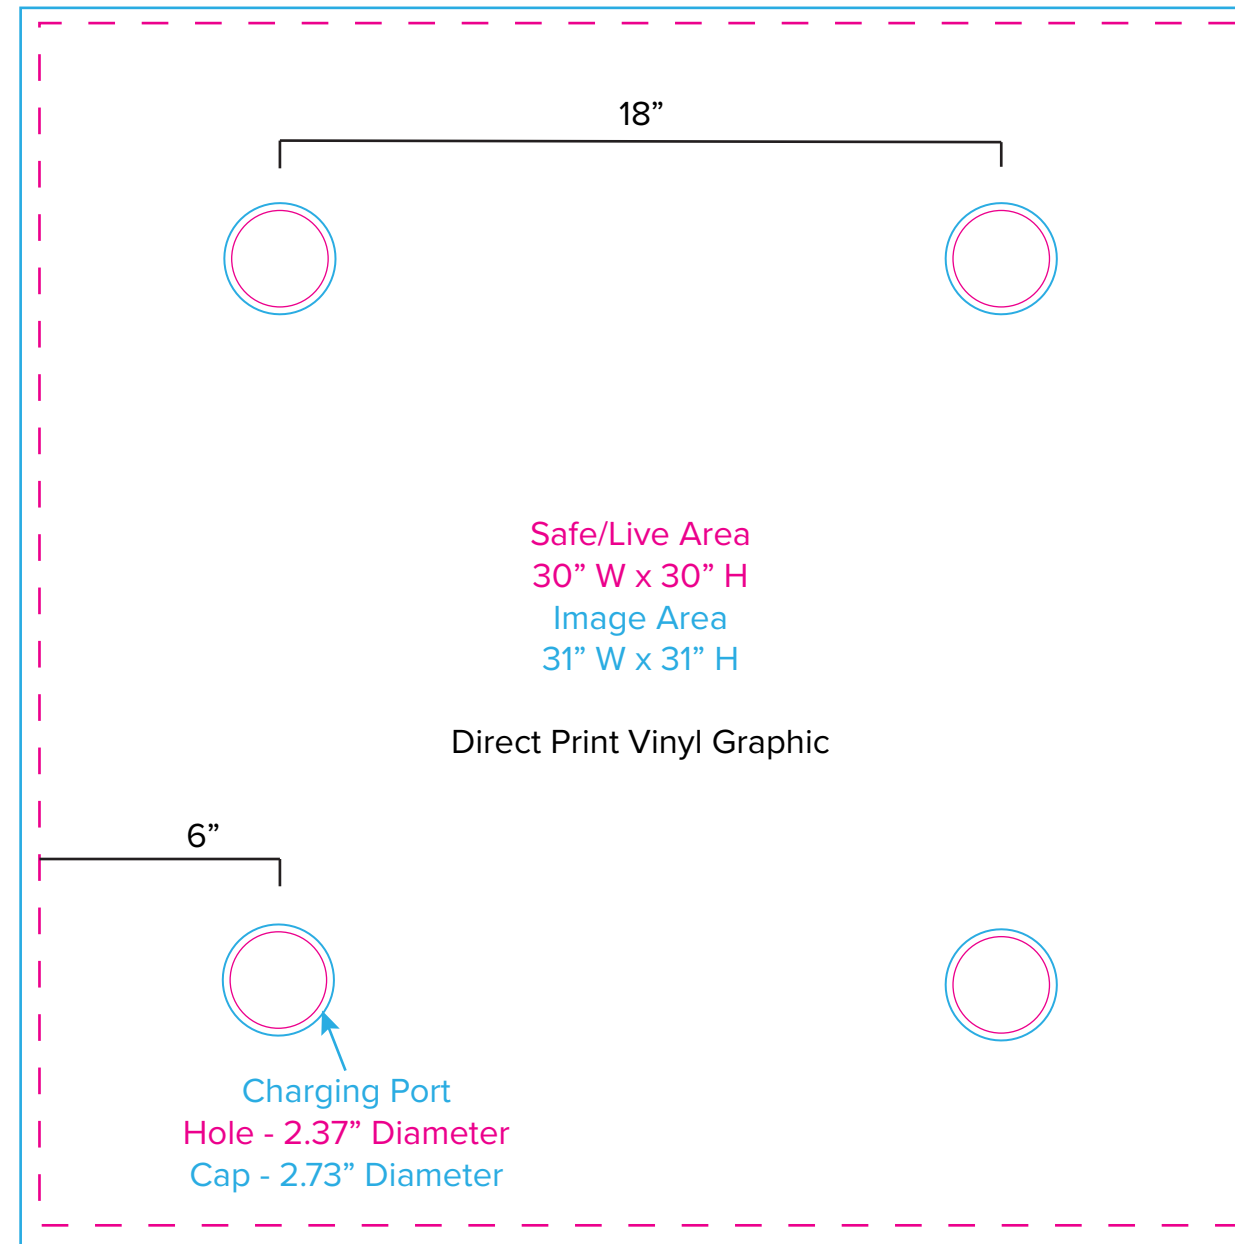

# Graphic Template Wireless Charging Bistro Table – Direct Print Vinyl Graphic

NOTE: All Raster Art (jpg, tiff,psd, png, etc.) must be at least 100 dpi at print size.  
Standard kits are often customized. Please check with Customer Service to ensure that this template matches your specific job.